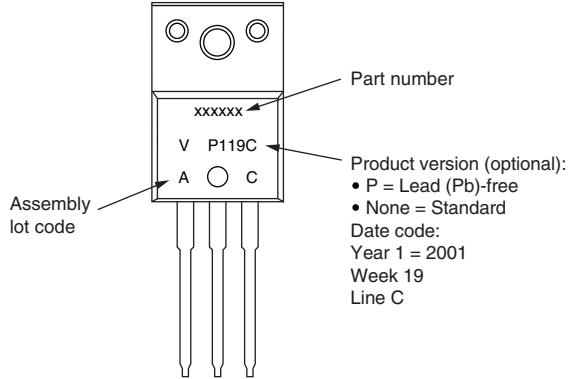

TO-220 (3 PIN) FULL-PAK Tandem

Example: This is a xxxxxx with assembly lot code AC assembled on WW 19, 2001 in the assembly line "C"